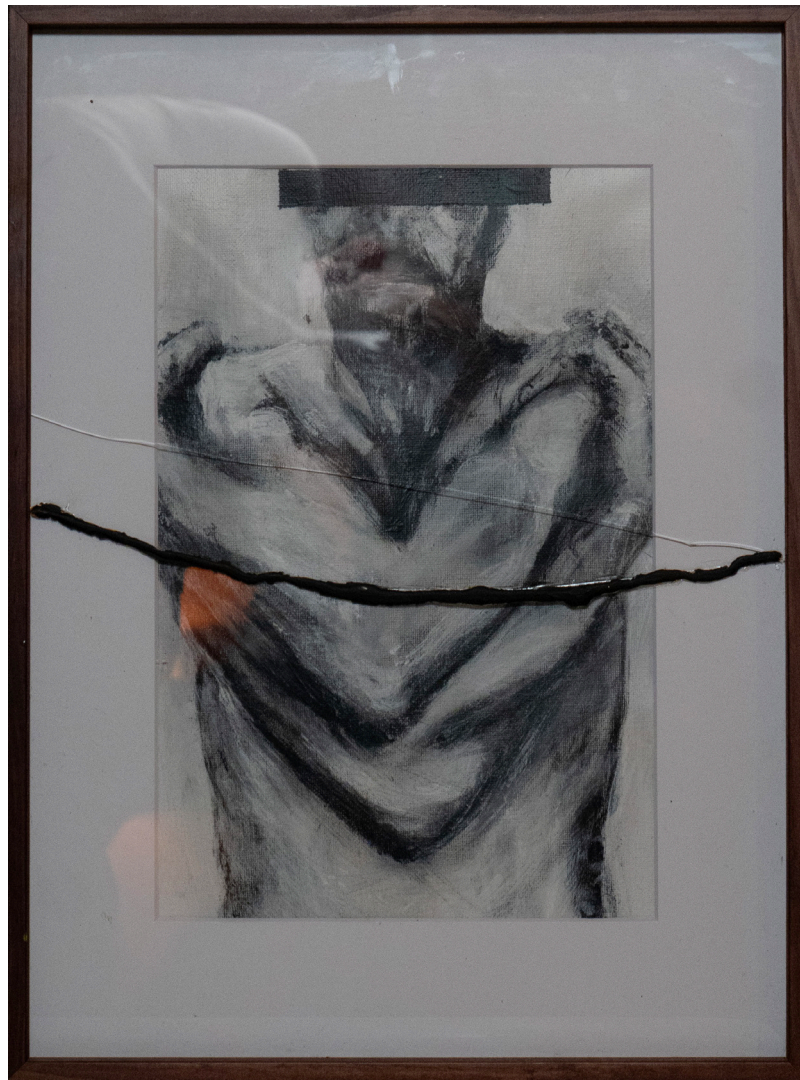

Piet van Cleef

Shape Shifters

Don't blink

Shape Shifters no. 1
“Ride”

Acryl / Mixed techniques
42 x 51 cm / 16.5 x 20 inch (frame)
2005

Shape Shifters no. 2
“Noise”

Acryl / Mixed techniques
52 x 72 cm / 20 x 28 inch (frame)
2005

Shape Shifters no. 3
"See"

Acryl / Mixed techniques
52 x 72 cm / 20 x 28 inch (frame)
2005

Shape Shifters no. 4
“Buckle Up”

Acryl / Mixed techniques
72 x 102 cm / 28 x 40 inch (frame)
2005

Shape Shifters no. 5
“Collapse”

Acryl / Mixed techniques
103 x 123 cm / 40.5 x 48 inch (frame)
2005

Shape Shifters no. 6
“Search”

Acryl / Mixed techniques
83 x 103 cm / 33 x 40.5 inch (frame)
2006

Shape Shifters A
“Sink”

Acryl / Mixed techniques
42 x 51 cm / 16.5 x 20 inch (frame)
2005

Shape Shifters B
“Magic”

Acryl / Mixed techniques
42 x 51 cm / 16.5 x 20 inch (frame)
2005

Shape Shifters C
“Kintsugi”

Acryl / Mixed techniques
42 x 51 cm / 16.5 x 20 inch (frame)
2005