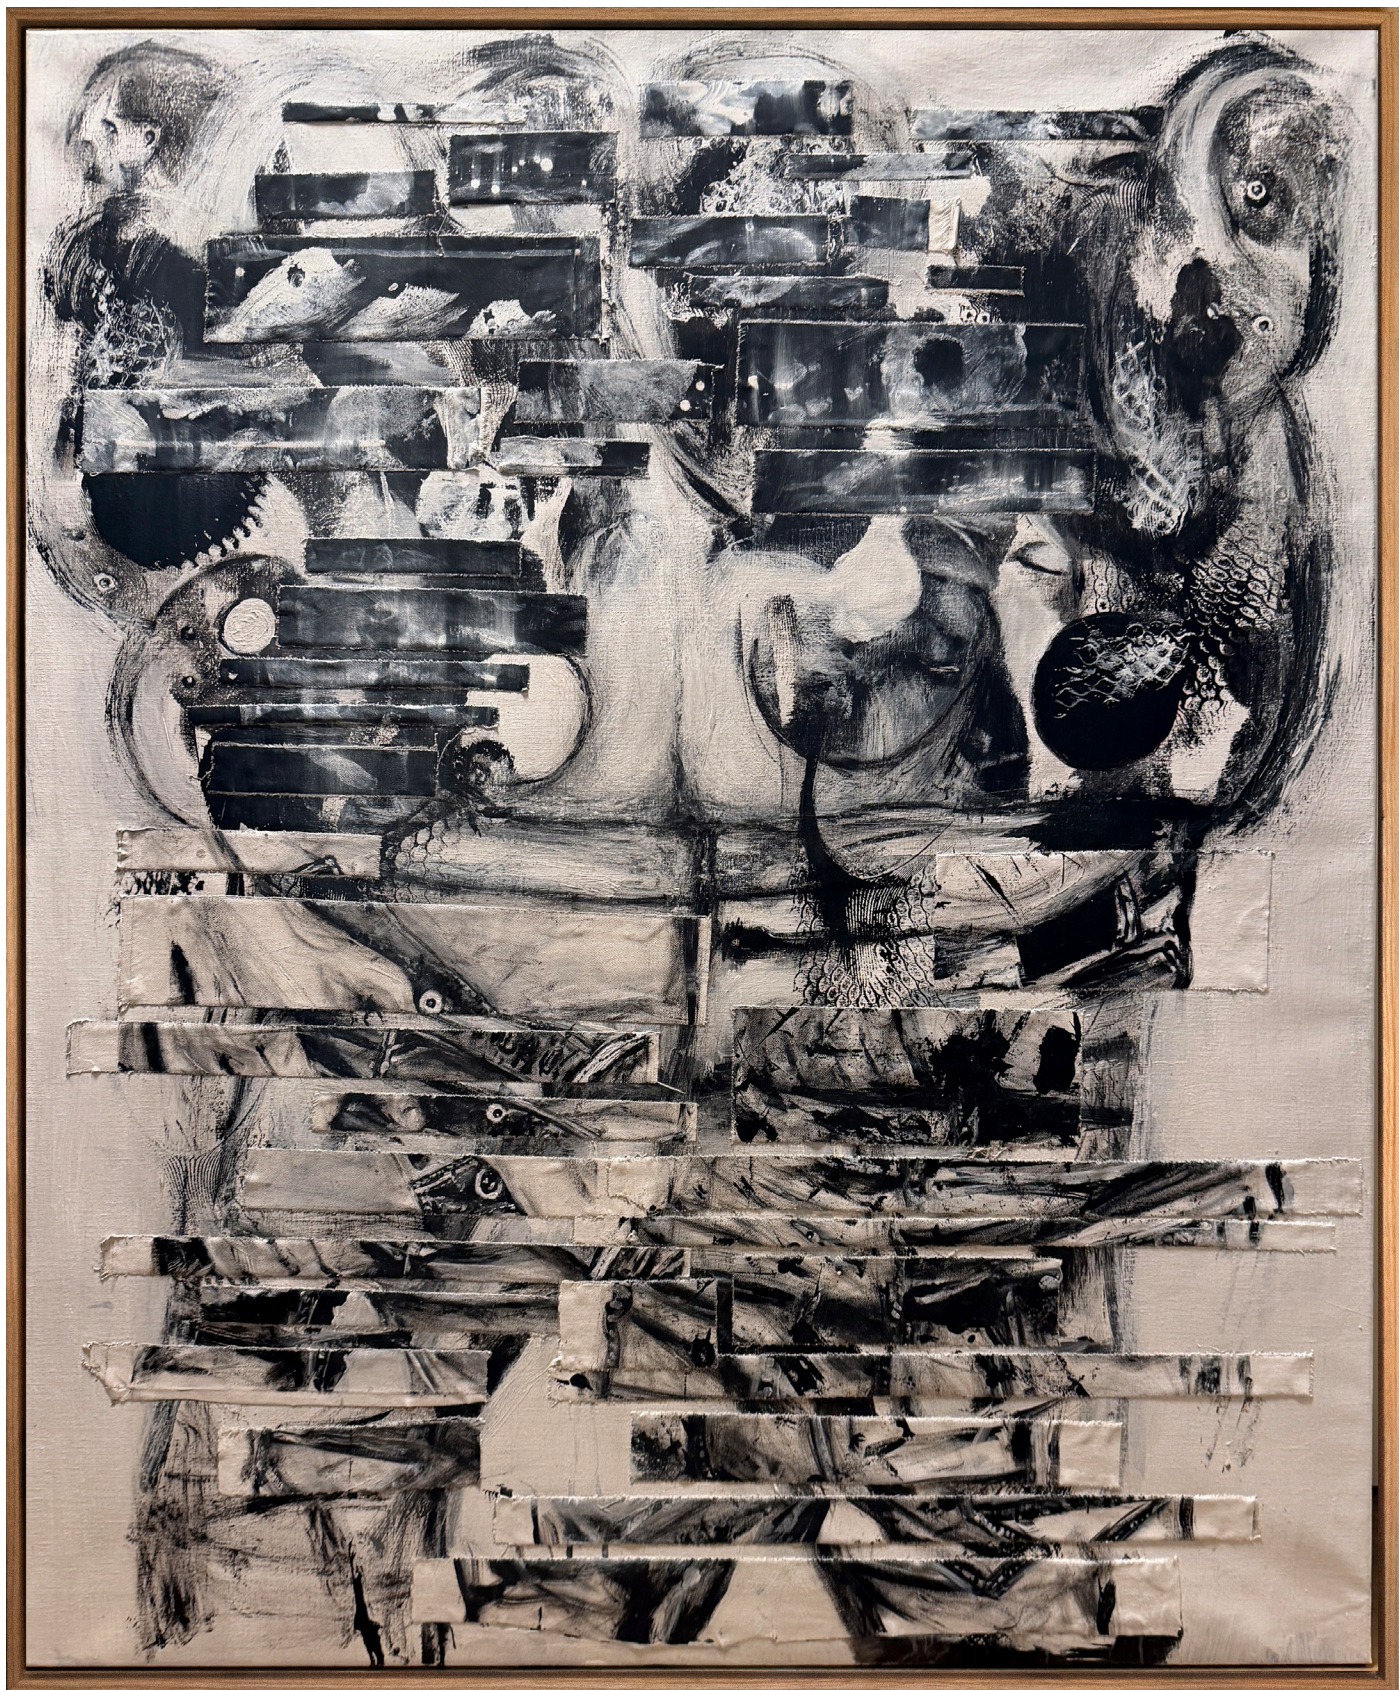

Piet van Cleef

Shape Shifters.

Don't blink.

Shape Shifters no. 1
"Ride"

Acrylic
42 x 51 cm / 16.5 x 20 inch (frame)
2025

Shape Shifters no. 2
"Noise"

Acrylic
52 x 72 cm / 20 x 28 inch (frame)
2025

Shape Shifters no. 3
"See"

Acrylic
52 x 72 cm / 20 x 28 inch (frame)
2025

Shape Shifters no. 4
"Buckle Up"

Acrylic
72 x 102 cm / 28 x 40 inch (frame)
2025

Shape Shifters no. 5
"Collapse"

Acrylic / Mixed techniques
103 x 123 cm / 40.5 x 48 inch (frame)
2025

Shape Shifters no. 6
"Search"

Acrylic / Mixed techniques
83 x 103 cm / 33 x 40.5 inch (frame)
2026

Shape Shifters no. 7
"Drieleuk / Three-faced"

Acrylic / Mixed techniques
117 x 73 cm / 46 x 29 inch (frame)
2026